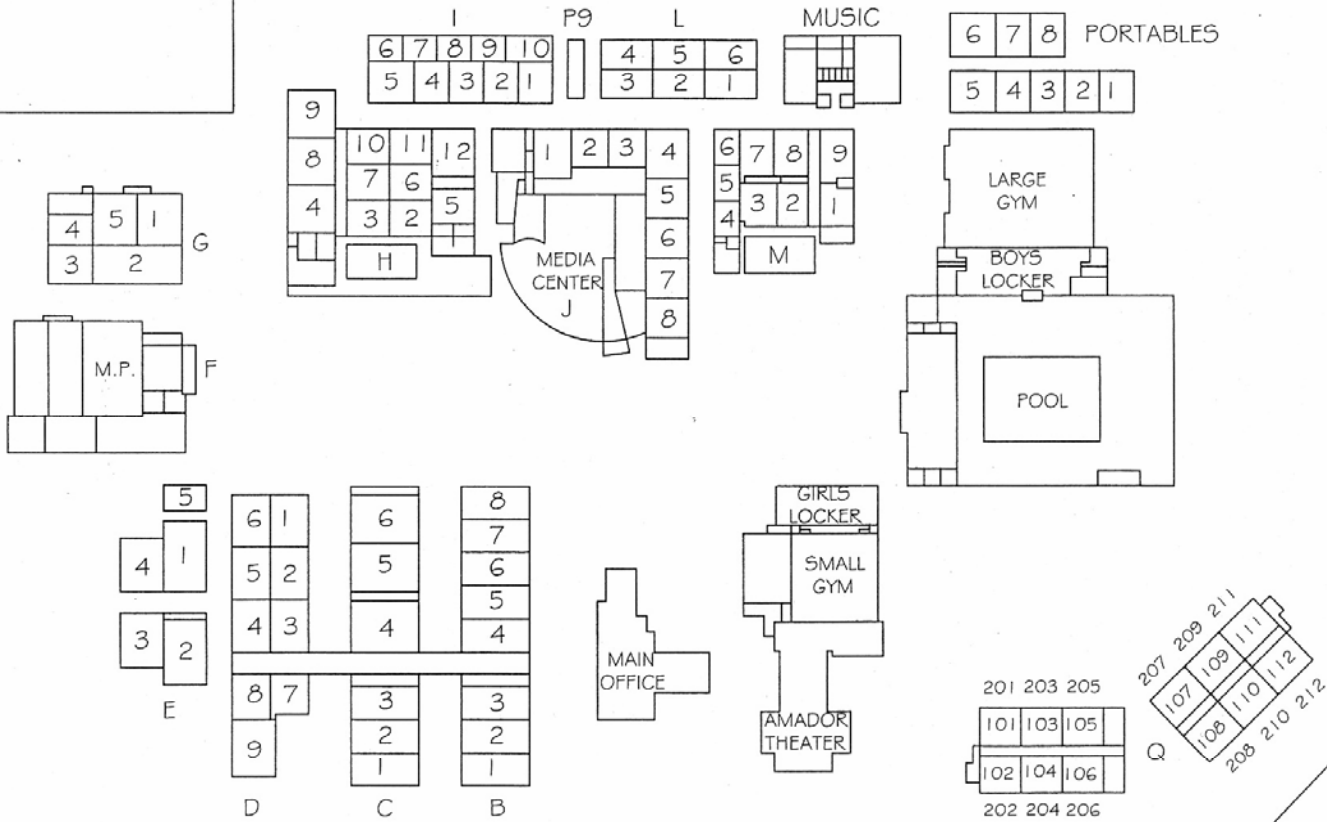

AMADOR VALLEY
HIGH SCHOOL
"SCHOOL OF CHAMPIONS"

STADIUM / FIELD

FACULTY
PARKING

DEL VALLE PARKWAY

1155 SANTA RITA RD.

VISITOR
PARKING

STUDENT
PARKING