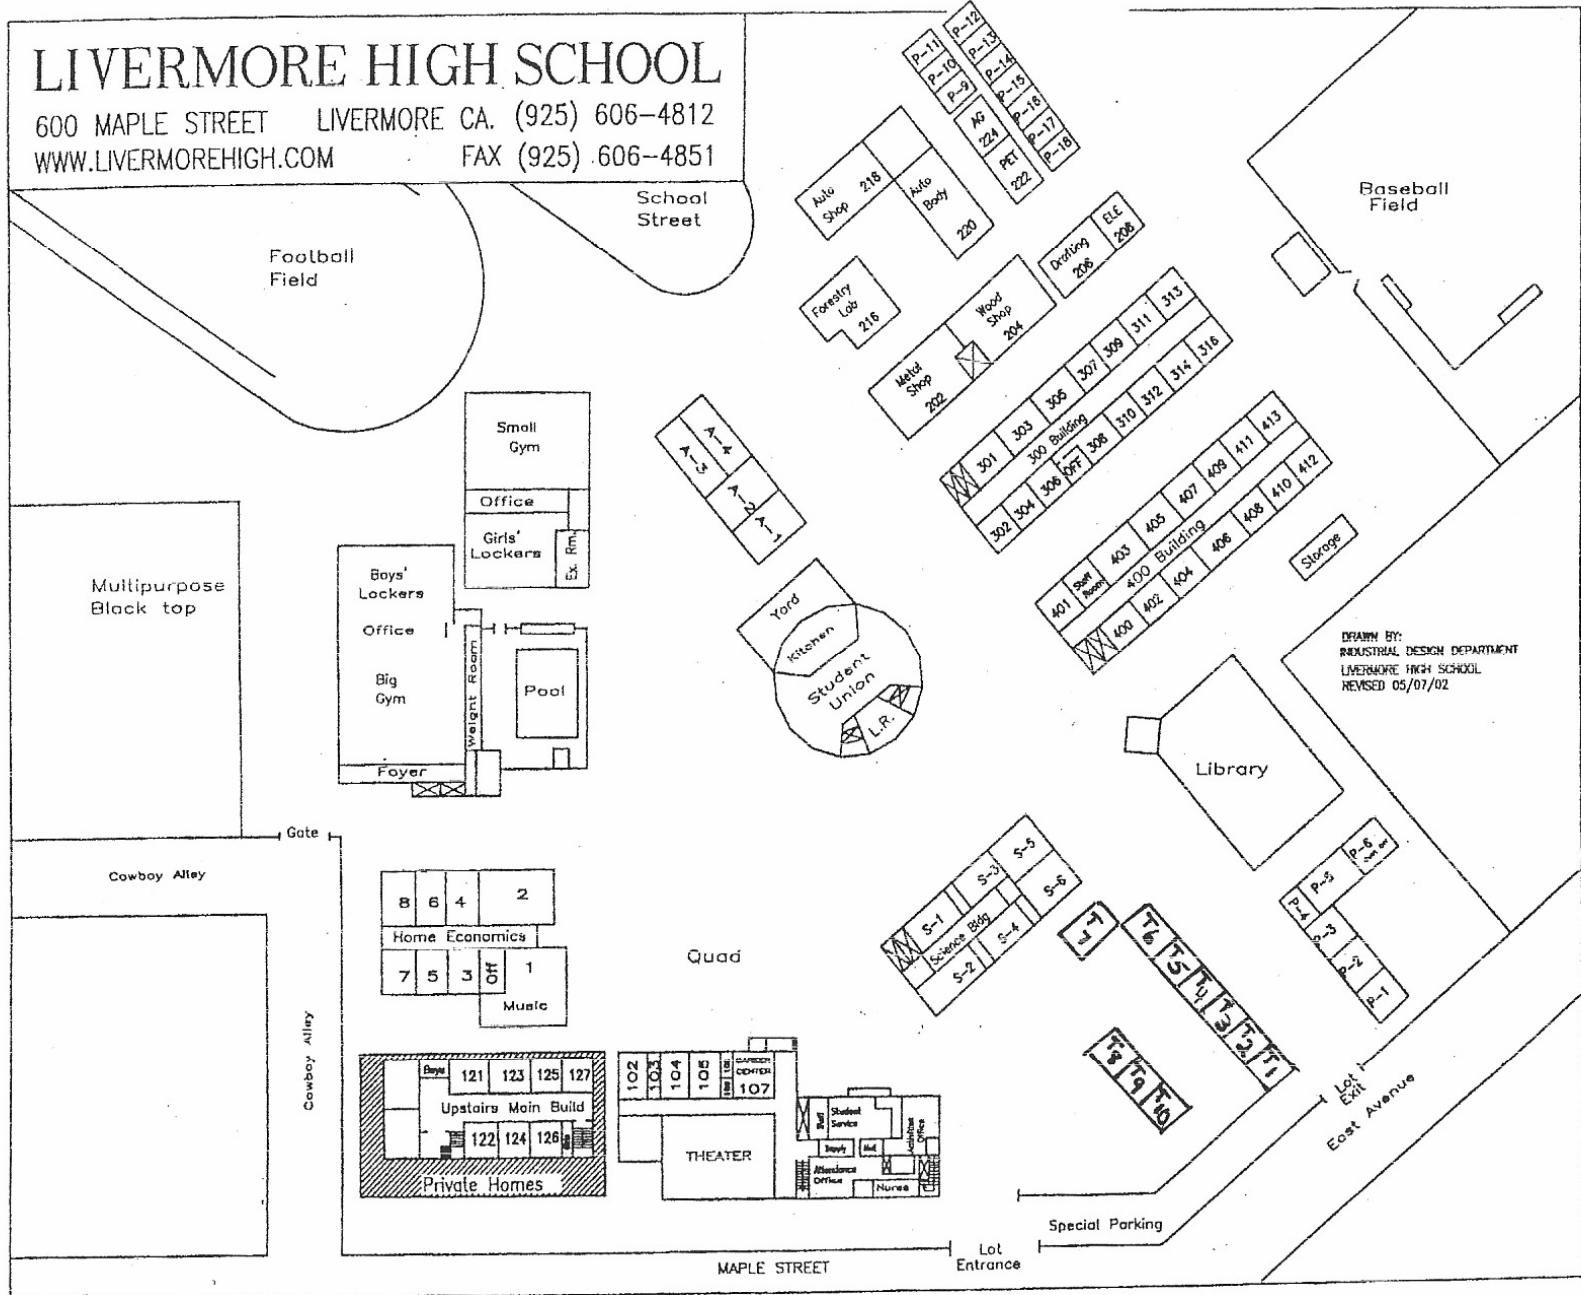

LIVERMORE HIGH SCHOOL

600 MAPLE STREET LIVERMORE CA. (925) 606-4812
 WWW.LIVERMOREHIGH.COM FAX (925) 606-4851

DRAWN BY:
 INDUSTRIAL DESIGN DEPARTMENT
 LIVERMORE HIGH SCHOOL
 REVISED 05/07/02